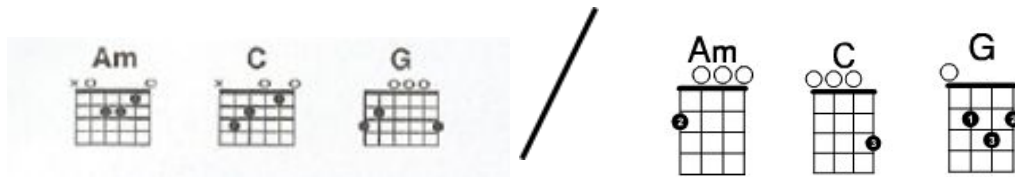

# Jolene - Beginner

The chords used in this song are Am, C and G

Change chords when you see the chord name above the words....

<i>Intro</i>	Am   Am   Am   Am
<i>Chorus 1</i>	<p>Am C G Am Jo - lene, Jo - lene, Jo - lene, Jo - lene,</p> <p>G Am I'm begging of you please don't take my man.</p> <p>C G Am Jolene, Jo - lene, Jo - lene, Jo - lene,</p> <p>G Am Please don't take him just because you can.</p>
<i>Verse 1</i>	<p>(Am) C Your beauty is beyond compare,</p> <p>G Am With flaming locks of auburn hair,</p> <p>G Am With iv'ry skin and eyes of em'rald green.</p> <p>C Your smile is like a breath of spring,</p> <p>G Am Your voice is soft like summer rain,</p> <p>G Am And I cannot compete with you, Jolene.</p>
<i>Verse 2</i>	<p>(Am) C He talks about you in his sleep,</p> <p>G Am And there's nothing I can do to keep</p> <p>G Am From crying when he calls your name, Jolene.</p>